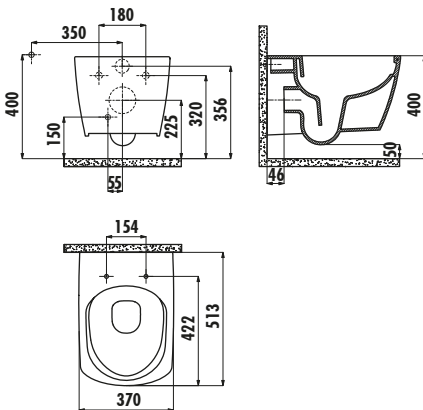

TECHNICAL DRAWING

SPECIFICATIONS

Creavit keeps its rights of making any change to the products.

Quality Management Systems

Customer Satisfaction Certificate

LGA

Germany Accreditation Certificate

kiwa

Netherlands Accreditation Certificate

GOST - R

Russia Accreditation Certificate

UkrSEPRO

Ukraine Accreditation Certificate

Israel Accreditation Certificate

Nigeria Accreditation Certificate

European Accreditation Certificate

Turkish Accreditation Certificate