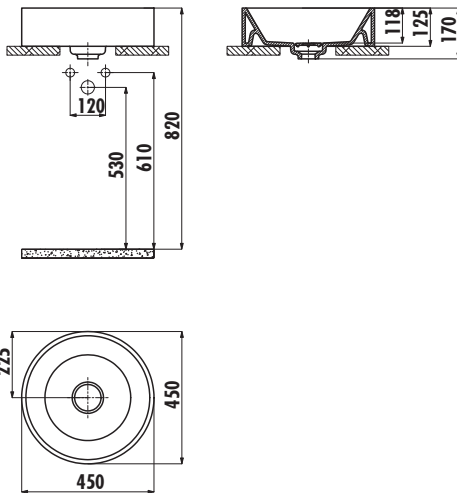

TECHNICAL DRAWING

SPECIFICATIONS

Creavit keeps its rights of making any change to the products.

Quality Management Systems

Customer Satisfaction Certificate

Environmental Management System

LGA

Germany Accreditation Certificate

kiwa

Netherlands Accreditation Certificate

GOST - R

Russia Accreditation Certificate

UkrSEPRO

Ukraine Accreditation Certificate

Israel Accreditation Certificate

Nigeria Accreditation Certificate

European Accreditation Certificate

Turkish Accreditation Certificate