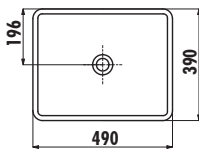

TECHNICAL DRAWING