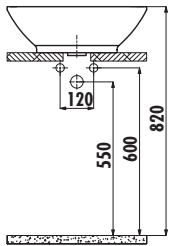

TECHNICAL DRAWING

SPECIFICATIONS

ECO FRIENDLY

Creavit keeps its rights of making any change to the products.

Quality Management Systems

Customer Satisfaction Certificate

Environmental Management System

LGA

Germany Accreditation Certificate

kiwa

Netherlands Accreditation Certificate

GOST - R

Russia Accreditation Certificate

UKRSEPRO

Ukraine Accreditation Certificate

Israel Accreditation Certificate

Nigeria Accreditation Certificate

European Accreditation Certificate

Turkish Accreditation Certificate