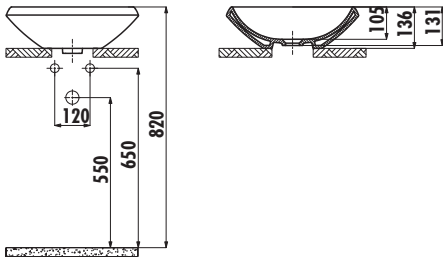

TECHNICAL DRAWING

SPECIFICATIONS

Creavit keeps its rights of making any change to the products.

Quality Management Systems

Customer Satisfaction Certificate

Environmental Management System

LGA

Germany Accreditation Certificate

kiwa

Netherlands Accreditation Certificate

GOST - R

Russia Accreditation Certificate

UkrSEPRO

Ukraine Accreditation Certificate

Israel Accreditation Certificate

Nigeria Accreditation Certificate

European Accreditation Certificate

Turkish Accreditation Certificate