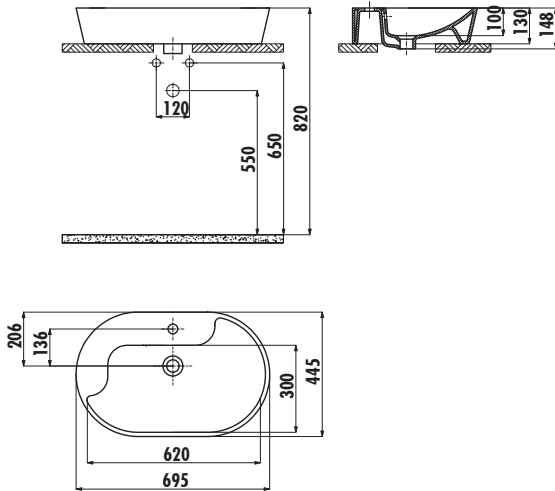

TECHNICAL DRAWING

SPECIFICATIONS

ECO FRIENDLY

Creavit keeps its rights of making any change to the products.

Quality Management Systems

Customer Satisfaction Certificate

Environmental Management System

LGA

Germany Accreditation Certificate

kiwa

Netherlands Accreditation Certificate

GOST - R

Russia Accreditation Certificate

UKRSEPRO

Ukraine Accreditation Certificate

Israel Accreditation Certificate

Nigeria Accreditation Certificate

European Accreditation Certificate

Turkish Accreditation Certificate