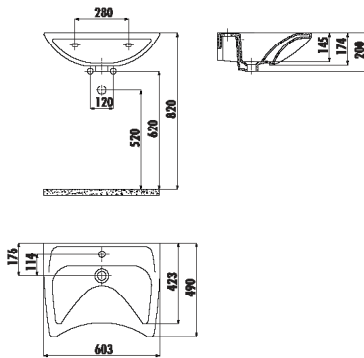

TECHNICAL DRAWING

SPECIFICATIONS

Creavit keeps its rights of making any change to the products.

Quality Management Systems

Customer Satisfaction Certificate

LGA

Germany Accreditation Certificate

kiwa

Netherlands Accreditation Certificate

GOST - R

Russia Accreditation Certificate

UkrSEPRO

Ukraine Accreditation Certificate

Israel Accreditation Certificate

Nigeria Accreditation Certificate

European Accreditation Certificate

Turkish Accreditation Certificate