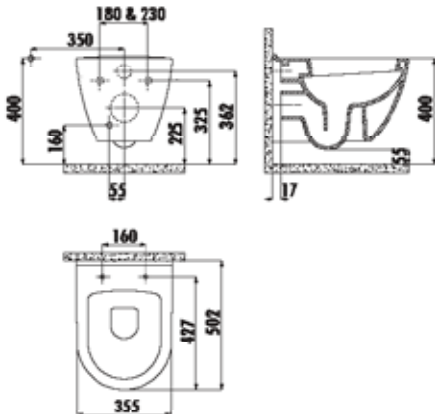

TECHNICAL DRAWING

SPECIFICATIONS

ECO FRIENDLY

IMPORTANT
There are two distance
options for this product.
180 & 230

Creavit keeps its rights of making any change to the products.

Quality
Management
Systems

Customer Satisfaction
Certificate

LGA

Germany Accreditation
Certificate

kiwa

Netherlands
Accreditation Certificate

GOST - R

Russia Accreditation
Certificate

UkrSEPRO

Ukraine Accreditation
Certificate

Israel
Accreditation
Certificate

Nigeria Accreditation
Certificate

European Accreditation
Certificate

Turkish
Accreditation
Certificate