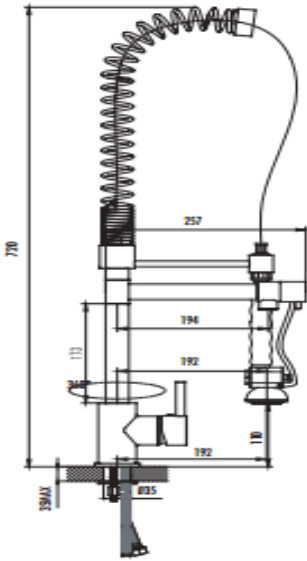

TEKNİK ÇİZİM

ÖZELLİKLER

Creavit önceden haber vermeksizin, ürünlerde ve teknik detaylarda değişiklik yapma hakkını saklı tutar. Renkler gerçekte olduğundan farklı görünebilir.

Kalite Yönetim Sistemi

Müşteri Memnuniyeti Belgesi

Çevre Yönetim Sistemi

İş Sağlığı ve Güvenliği Yönetim Sistemi

LGA

Alman Standartlarına Uygunluk Belgesi

kiwa

Hollanda Standartlarına Uygunluk Belgesi

GOST - R

Rusya Standartlarına Uygunluk Belgesi

UkrSEPRO

Ukrayna Standartlarına Uygunluk Belgesi

İsrail Standartlarına Uygunluk Belgesi

Nijerya Standartlarına Uygunluk Belgesi

Türk Standartlarına Uygunluk Belgesi