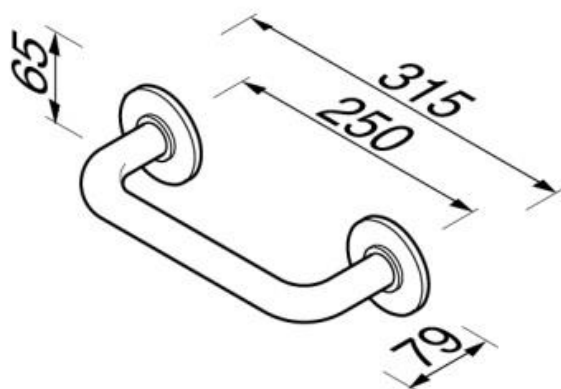

Standard Hotel collection

131-25

Grab rail 25 cm, 20 mm tube

- Finish: chrome
- Concealed fixing
- Guarantee 12 years

- 315x65x79 mm

Quality has proven to be of decisive importance in recent years, which is why we can offer a 12-year warranty period for our chrome products. The entire selection is developed in Amersfoort. Geesa is certified according to the ISO 9001-2008 standard for design, productions and the delivery of bathroom accessories. Geesa reserve the right to change product specification.