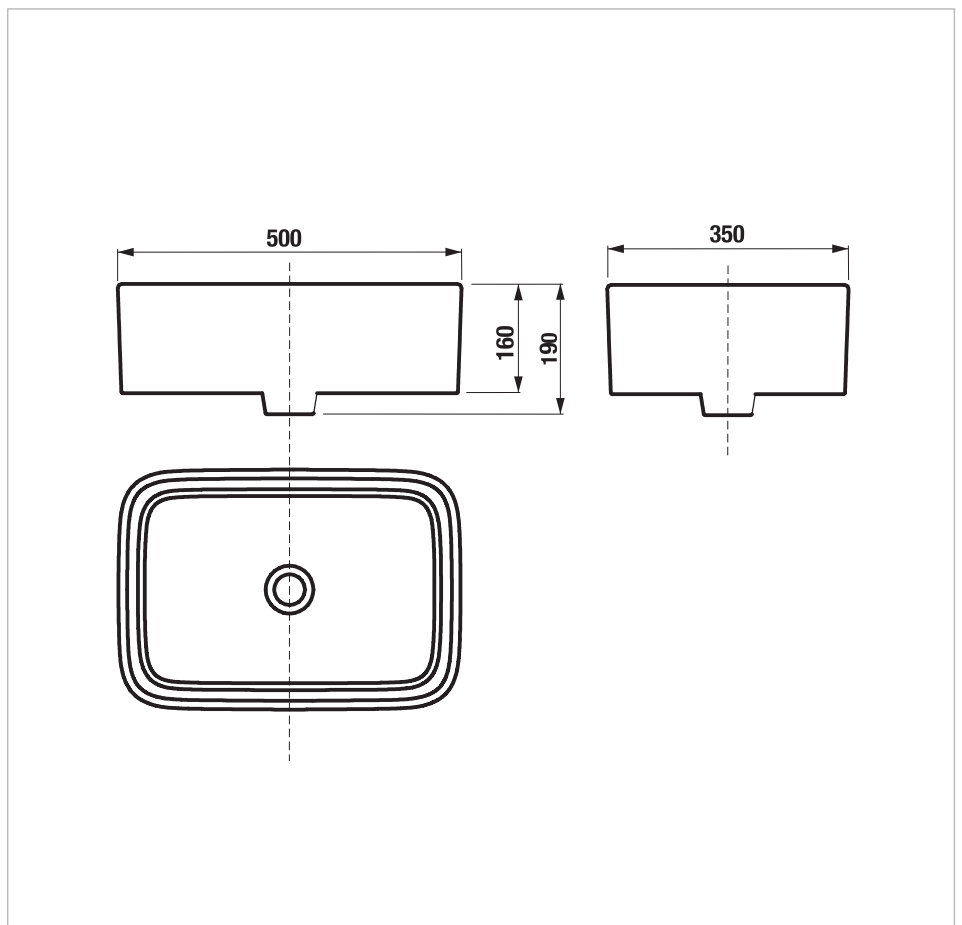

Washbasin bowl 50 x 35 cm, rectangular

Back glazed
 Bowl position: Central
 Installation type: Bowl / Overcountertop
 Material: Vitreous china
 Overflow type: Standard
 Shape: Square
 Undersurface ground
 Without overflow

Colours and options

H8184230001121 White/without overflow, without taphole

Dimensions

Length: 500 mm.
 Width: 350 mm.
 Height: 190 mm.

Technical drawings

The clean and modern design of sanitary ware, furniture and accessories is based on straight-line geometry of current trends. In white, combining glossy paint and chrome-plated handles, it is a timeless stylish choice. Naturally, the luxurious Cubito Pure series of the Jika brand brings perfect technical workmanship focused on functionality.