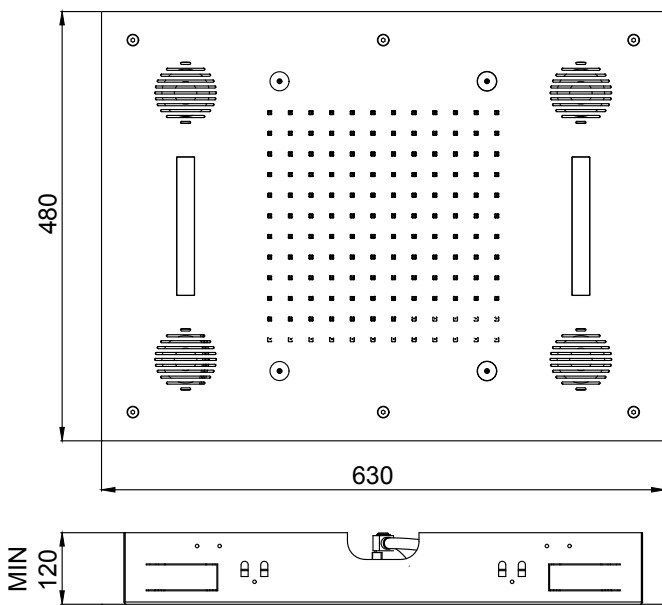

Product Type: **Chromotherapy**
 Product Code: **E044211**
 Product Name: **Sound&Colour Temptation**

Description: Soffione a incasso con Cromoterapia
Built-in Head Shower with Chromotherapy

Dimensions: 630x480 mm
 Material: Stainless Steel

DIMENSIONS

FLOWRATE

MIN: 1 bar | MAX: 5 bar | BEST: 3 bar

PRODUCT CARE

To avoid damages to the purchased equipment, please observe the following recommendations for use:

- Clean the plumbing before connecting the device.
- Periodically clean the water blade to avoid any limestone deposits that could compromise the good functioning.