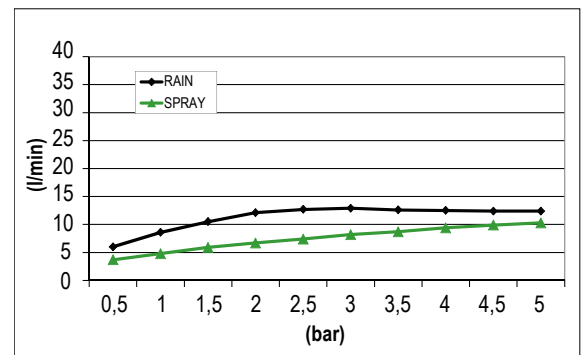

Product Type: **Chromotherapy**
 Product Code: **E044211**
 Product Name: **Sound&Colour Temptation**

Description: Soffione a incasso con Cromoterapia
Built-in Head Shower with Chromotherapy

Dimensions: 630x480 mm
 Material: Stainless Steel

DIMENSIONS

FLOWRATE

MIN: 1 bar | MAX: 5 bar | BEST: 3 bar

PRODUCT CARE

To avoid damages to the purchased equipment, please observe the following recommendations for use:

- Clean the plumbing before connecting the device.
- Periodically clean the water blade to avoid any limestone deposits that could compromise the good functioning.