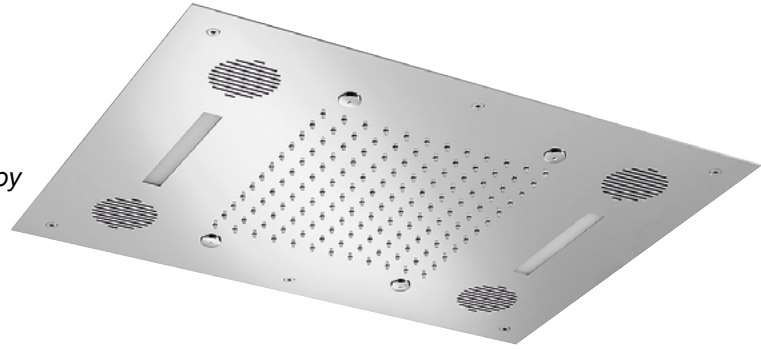

Product Type: **Chromotherapy**
 Product Code: **E044211**
 Product Name: **Sound&Colour Temptation**

Description: Soffione a incasso con Cromoterapia
Built-in Head Shower with Chromotherapy

Dimensions: 630x480 mm
 Material: Stainless Steel

Functions:

					
Chromotherapy	2 Way	Rain	Mist	Bluetooth	Sound

Finishes:

Stainless Steel		Matt Colours		PVD Polished		PVD Brushed			
									
Mirror MS	Brushed BS	Matt Black MB	Matt White WM	Gold GO	DeepBlack DB	High Brass HB	Copper CO	Gun Metal GM	Absolute Black AB