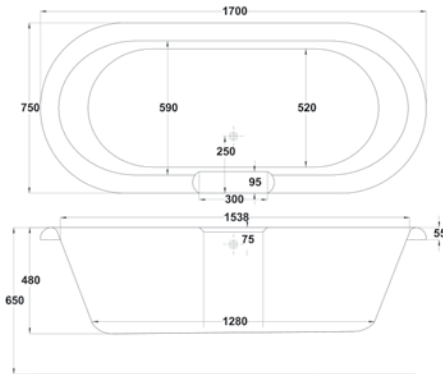

# ASCOLI

L 1700MM  
W 750MM

	5MM	CARRONITE
ASCOLI	✓	-
CHROME FEET	✓	-
INSET OPTION <small>ASCOLI INSET</small>	✓	✓

Carronite

## WATER CAPACITY

247 LTR

This measurement is taken to the overflow