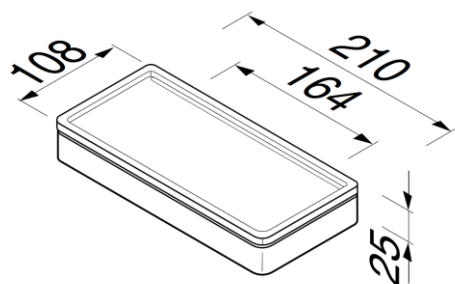

Frame Collection

918804-02-06
Universal Shelf

- Material: Brass
- Finish: Chrome plating
- Black inlay with textured surface and draining slot
- Removable inlay
- Concealed fixing
- Incl. mounting set

210x108x25 mm