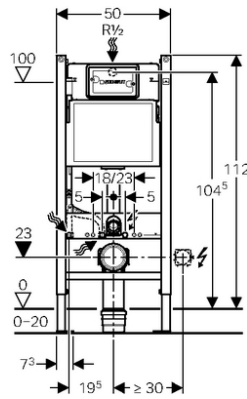

element for wall-hung WC, 112 cm, with Delta concealed cistern 12 cm

Application Purposes

Characteristics

Technical Data

Flush volume, factory setting
 Flush volume large, adjustment range
 Flush volume small, adjustment range

6 and 3 l
 4.5 / 6 / 7.5 l
 3-4 l

Scope of delivery

Art. no.
 458.127.00.1

To order additionally

Accessories

Internal data

Art. no.	Material short text	Sales launch date	GS	Assortment status
458.127.00.1	DF-B WC Del12 H112 90/PVC110 GR	2016-10-01	50	Active
Art. no.	PU1[pc.]	PU1 - L x W x H[mm]	Gross weight[kg]	Net weight[kg]
458.127.00.1	1	1142 x 136 x 535	14.531	13.086
Art. no.	In assortment of			
458.127.00.1	GISA			