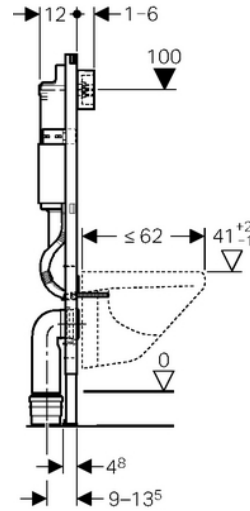

element for wall-hung WC, 112 cm, with Delta concealed cistern 12 cm

Application Purposes

Characteristics

Technical Data

Flush volume, factory setting
 Flush volume large, adjustment range
 Flush volume small, adjustment range

6 and 3 l
 4.5 / 6 / 7.5 l
 3-4 l

Scope of delivery

Art. no.
 458.127.00.1

To order additionally

Accessories

Internal data

Art. no.	Material short text	Sales launch date	GS	Assortment status
458.127.00.1	DF-B WC Del12 H112 90/PVC110 GR	2016-10-01	50	Active
Art. no.	PU1[pc.]	PU1 - L x W x H[mm]	Gross weight[kg]	Net weight[kg]
458.127.00.1	1	1142 x 136 x 535	14.531	13.086
Art. no.	In assortment of			
458.127.00.1	GISA			