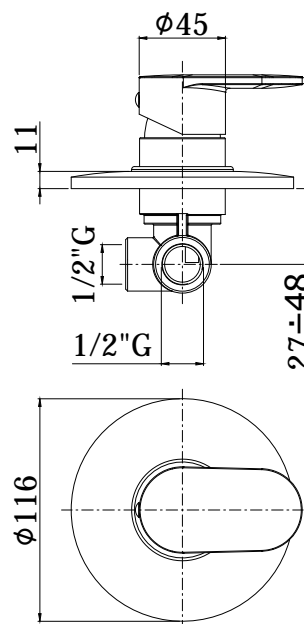

# candy

PRODUCT IMAGE

TECHNICAL DRAWING

DESCRIPTION

Concealed shower mixer (1 outlet) complete with:

- metal wall plate Ø116mm
- 1/2" G connections

ART.

**CA 010 . .**  
without diverter

**ZPRO 013 . .**  
Extension for art. 010  
• H43mm

FINISHES

**CA**  
CR - cromo

**ZPRO**  
CR - cromo

DOCUMENTATION

FLOW DIAGRAM  
1

INSTALLATION  
INSTRUCTIONS

SPARE PARTS  
EXPLODED 1