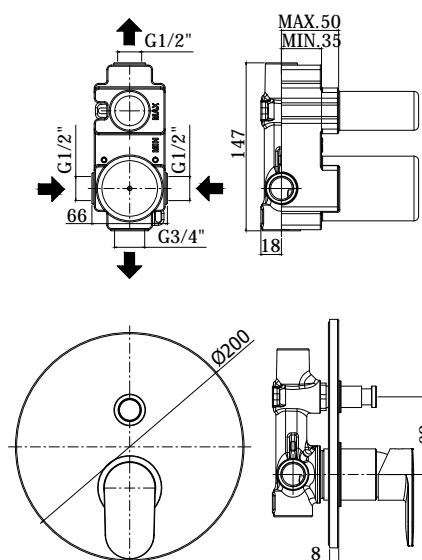

COLLECTION

candy

PRODUCT IMAGE

TECHNICAL DRAWING

DESCRIPTION

Concealed shower mixer (2 outlets) complete with:

- metal wall plate Ø200mm
- 1/2" G hot/cold and upper connections - 3/4" G lower connection

ART.

CA 015 . .
with push diverter

ZPRO 028 . .
Extension for art. 015

- H30mm

FINISHES

CA
CR - cromo

ZPRO
CR - cromo

DOCUMENTATION

FLOW DIAGRAM
1