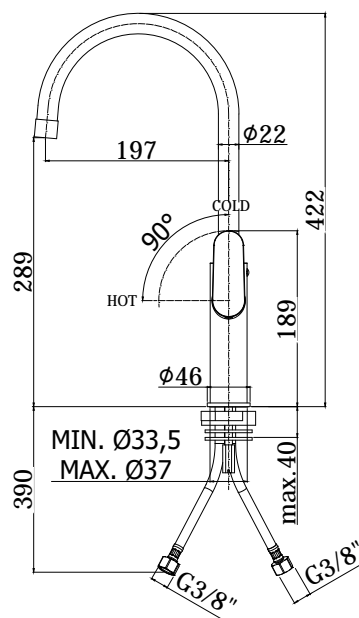

COLLECTION

candy

PRODUCT IMAGE

TECHNICAL DRAWING

DESCRIPTION

Tall One-hole sink mixer with swivelling spout complete with:

- aerator M22x1F
- set of 2 stainless steel hoses 3/8"G

ART.

CA 180 . .
with tube spout - $\phi 22$ mm

FINISHES

CA
CR - cromo

DOCUMENTATION

INSTALLATION
INSTRUCTIONS

SPARE PARTS
EXPLODED 1

PRODUCT PAGE

www.paffoni.it