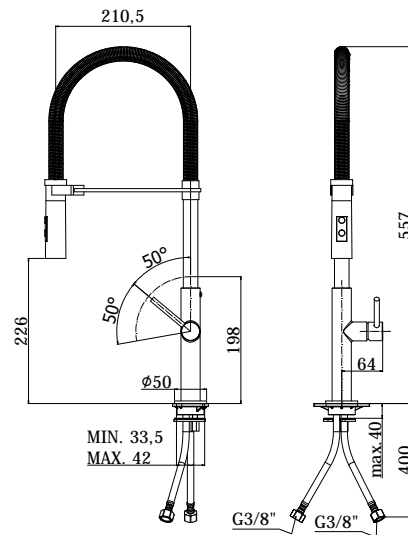

COLLECTION

chef

PRODUCT IMAGE

TECHNICAL DRAWING

DESCRIPTION

One-hole sink mixer with swivelling spout complete with:

- Minimal ABS hand-shower (two spray-functions)
- Hand-shower bracket with magnetic easy rest
- set of 2 stainless steel hoses 3/8"G