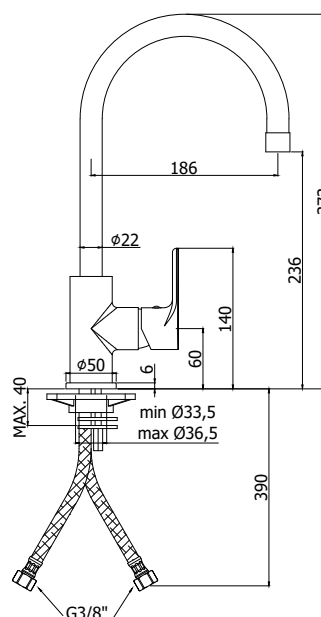

COLLECTION

green

PRODUCT IMAGE

TECHNICAL DRAWING

DESCRIPTION

One-hole sink mixer with swivelling spout complete with:

- aerator M22x1F
- set of 2 stainless steel hoses 3/8"G

ART.

GR 180 . .
with tube spout

FINISHES

GR
CR - cromo

DOCUMENTATION

FLOW DIAGRAM

INSTALLATION
INSTRUCTIONS

SPARE PARTS
EXPLODED 1

PRODUCT PAGE