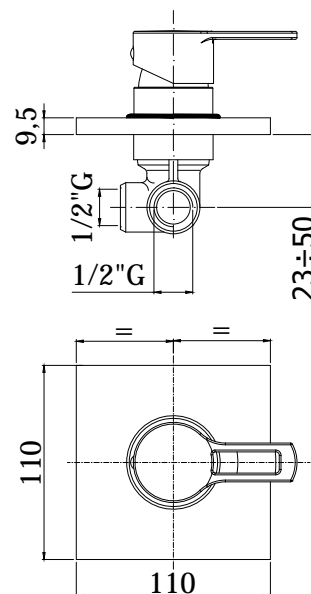

## DESCRIPTION

Concealed shower mixer (1 outlet) complete with:

- wall plate 110x110mm
- 1/2" G connections