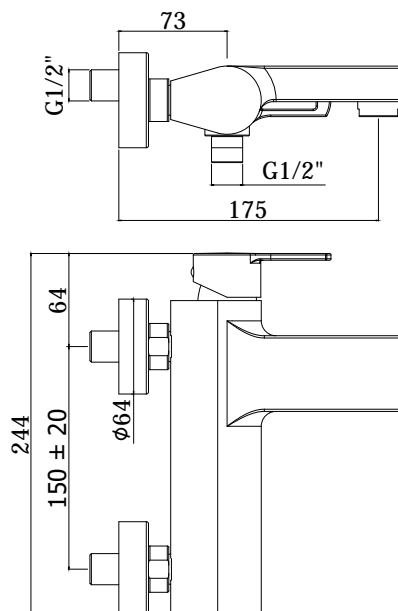

COLLECTION

ringo-west

PRODUCT IMAGE

TECHNICAL DRAWING

DESCRIPTION

Bath/shower mixer with diverter complete with:

- aerator M28x1
- set of 2 S-wall-unions 1/2"x3/4"G and wall-plates

ART.

RIN 022 . . / WS 022 . .

without shower set

RIN 023 . . / WS 023 . .

with ABS joint wall bracket

- with hand-shower and flexible hose

RIN 024 . . / WS 024 . .

with Stick wall bracket

- with Majorca hand-shower and flexible hose

RIN 026 . . / WS 026 . .

with ABS fixed wall bracket

- with hand-shower and flexible hose

FINISHES

RIN

- CR - cromo
- BO - bianco opaco
- NO - nero opaco

WS

- CR - cromo