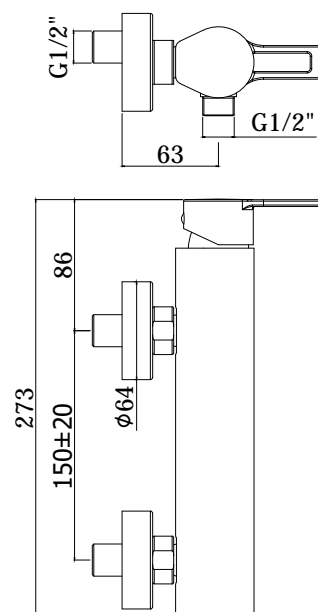

COLLECTION

ringo-west

PRODUCT IMAGE

TECHNICAL DRAWING

DESCRIPTION

Shower mixer complete with:

- set of 2 S-wall-unions 1/2"x3/4"G and wall-plates

ART.

RIN 168 . . / WS 168 . .

without shower set

- with 1/2"G lower connection

RIN 168D . . / WS 168D . .

with ABS joint wall bracket

- with hand-shower and flexible hose

RIN 168R . . / WS 168R . .

overturned without shower set

- with 3/4"G upper connection

FINISHES

RIN

- CR - cromo
- BO - bianco opaco
- NO - nero opaco

WS

- CR - cromo

DOCUMENTATION

INSTALLATION
INSTRUCTIONS