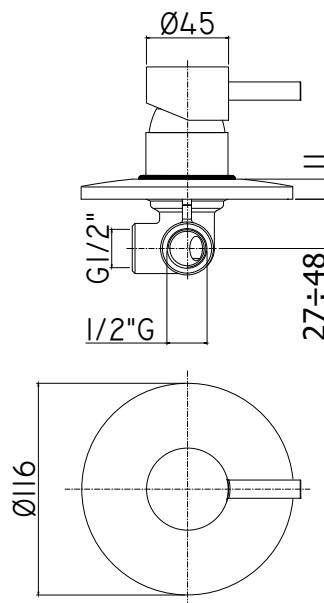

## DESCRIPTION

Concealed shower mixer (1 outlet) complete with:

- metal wall plate Ø116mm
- 1/2" G connections