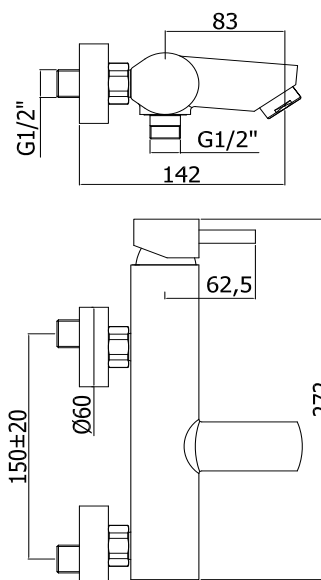

COLLECTION

stick

PRODUCT IMAGE

TECHNICAL DRAWING

DESCRIPTION

Bath/shower mixer with diverter complete with:

- aerator M28x1
- set of 2 S-wall-unions 1/2"x3/4"G and wall-plates

ART.

SK 022 . .
without shower set

SK 023 . .
with ABS joint wall bracket
• with hand-shower and flexible hose

FINISHES

SK
CR - cromo
ST - finitura steel looking

DOCUMENTATION

INSTALLATION
INSTRUCTIONS

PRODUCT PAGE