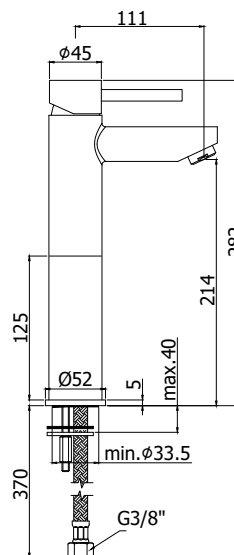

COLLECTION

stick

PRODUCT IMAGE

TECHNICAL DRAWING

DESCRIPTION

Wash basin mixer complete with:

- aerator M24x1
- set of 2 stainless steel hoses 3/8"G

ART.

SK 071H . . 120

without pop up waste

- with extension 125 mm

FINISHES

SK

CR - cromo

ST - finitura steel looking

DOCUMENTATION