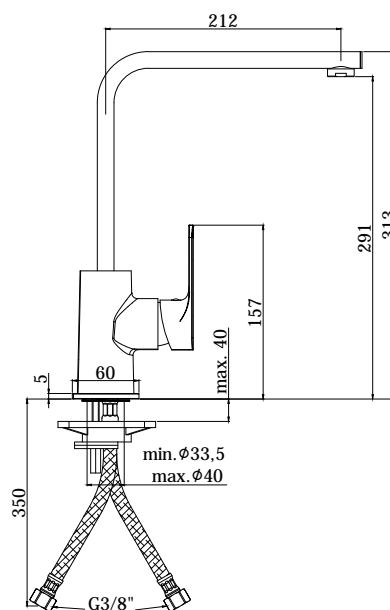

# sly

PRODUCT IMAGE

TECHNICAL DRAWING

DESCRIPTION

One-hole sink mixer complete with:

- aerator M24x1
- set of 2 stainless steel hoses 3/8"G

ART.

**SY 180 . .**  
with swivelling spout