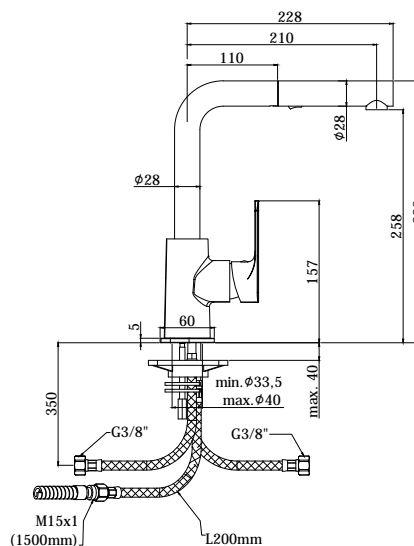

COLLECTION

sly

PRODUCT IMAGE

TECHNICAL DRAWING

DESCRIPTION

One-hole sink mixer with swivelling spout complete with:

- set of 2 stainless steel hoses 3/8" G
- 1 stainless steel hose M15x1
- 1/2"-M15x1 / L.1500 mm nylon hose with weight

ART.

SY 285 . .
with (two-spray) ABS pull out hand-shower

FINISHES

SY
CR - cromo

DOCUMENTATION

INSTALLATION
INSTRUCTIONS

PRODUCT PAGE

www.paffoni.it