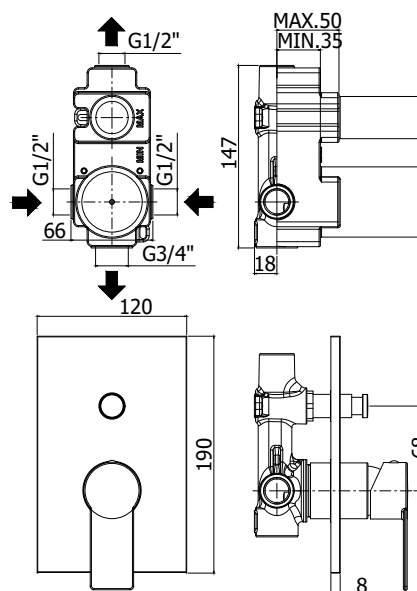

COLLECTION

tango

PRODUCT IMAGE

TECHNICAL DRAWING

DESCRIPTION

Concealed shower mixer (2 outlets) complete with:

- wall plate 120x190mm
- 1/2"G hot/cold and upper connections - 3/4"G lower connection

ART.

TA 015 . .
with push diverter

ZPRO 028 . .
Extension with diverter for art. 015
• H30mm

FINISHES

TA
CR - cromo
CR/M - cromo con piastra acciaio inox
ST/M - steel looking con piastra acciaio inox

ZPRO
CR - cromo
ST - finitura steel looking