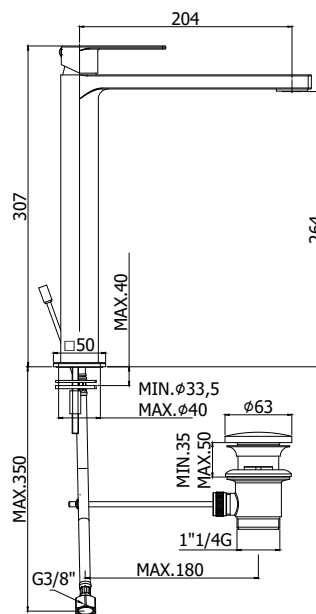

COLLECTION

tango

PRODUCT IMAGE

TECHNICAL DRAWING

DESCRIPTION

Tall wash basin mixer complete with:

- aerator M24x1
- set of 2 stainless steel hoses 3/8"G

ART.

TA 081 . .
without pop up waste

TA 081K . .
with 1"1/4G Clic-Clac press top waste

TA 085 . .
with 1"1/4G pop up waste

FINISHES

TA
CR - cromo
ST - finitura steel looking

DOCUMENTATION

FLOW DIAGRAM
1

INSTALLATION
INSTRUCTIONS