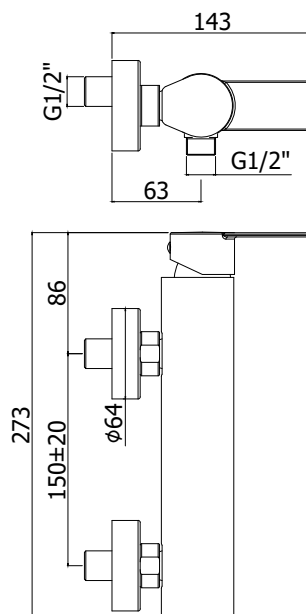

COLLECTION

tango

PRODUCT IMAGE

TECHNICAL DRAWING

DESCRIPTION

Shower mixer complete with:

- set of 2 S-wall-unions 1/2"x3/4"G and wall-plates

ART.

TA 168 . .

without shower set

- with 1/2"G lower connection

TA 168D . .

with ABS joint wall bracket

- with hand-shower and flexible hose

FINISHES

TA

CR - cromo

ST - finitura steel looking

DOCUMENTATION

FLOW DIAGRAM
1

INSTALLATION
INSTRUCTIONS

PRODUCT PAGE

www.paffoni.it