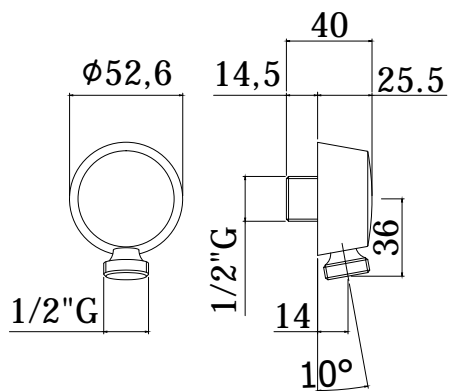

COLLECTION

light

PRODUCT IMAGE

TECHNICAL DRAWING

DESCRIPTION

Lux metal water wall intake complete with:

- $1/2''G$ connections

ART.

ZACC 130
without wall plate

FINISHES

ZACC
CR - cromo
ST - finitura steel looking
NO - nero opaco

PRODUCT PAGE

www.paffoni.it