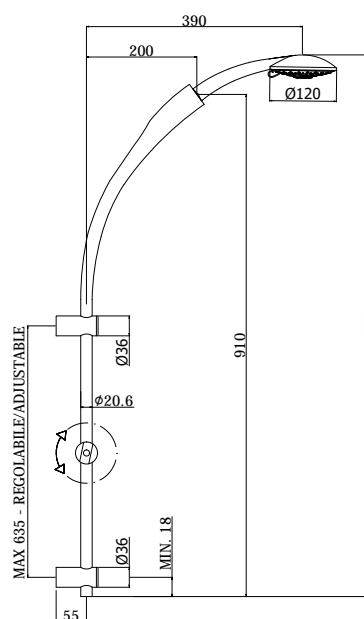

# saliscendi - sliding rails

PRODUCT IMAGE

TECHNICAL DRAWING

## DESCRIPTION

TWIN sliding rail shower set complete with:

- metal rod Ø20,6 x L.910 mm
- adjustable ABS wall brackets
- ABS slider bracket for hand-shower

- Prestige ABS hand shower, four-spray functions, Ø120 mm
- special double interlock twist-free metal flexible hose 1500 mm with conical nut

### ZSAL 197

with MAX distance between centres 635mm