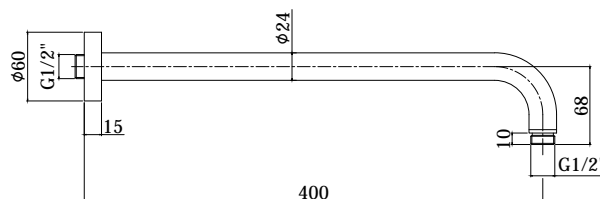

COLLECTION

stick

PRODUCT IMAGE

TECHNICAL DRAWING

DESCRIPTION

Luxury shower arm complete with:

- round wall plate - Ø60mm
- 1/2"G connections

ART.

ZSOF 034 . .
with length l. 400mm

ZSOF 035 . .
with length l. 300mm

FINISHES

ZSOF
CR - cromo
ST - finitura steel looking

PRODUCT PAGE

www.paffoni.it