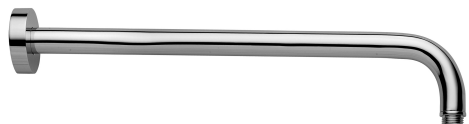

COLLECTION

stick

PRODUCT IMAGE

TECHNICAL DRAWING

DESCRIPTION

Luxury shower arm complete with:

- round wall plate - Ø60mm
- 1/2"G connections

ART.

ZSOF 034 . .
with length l. 400mm

ZSOF 035 . .
with length l. 300mm

FINISHES

ZSOF
CR - cromo
ST - finitura steel looking

PRODUCT PAGE

www.paffoni.it