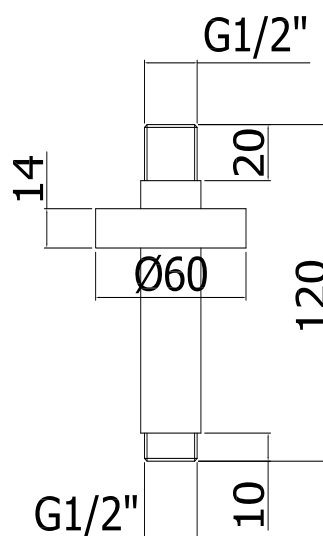

## DESCRIPTION

Ceiling metal shower arm complete with:

- round wall plate - Ø60mm
- 1/2"G connections

### ZSOF 064

with length l. 120mm

### ZSOF 051

ROUND wall plate - Ø60mm