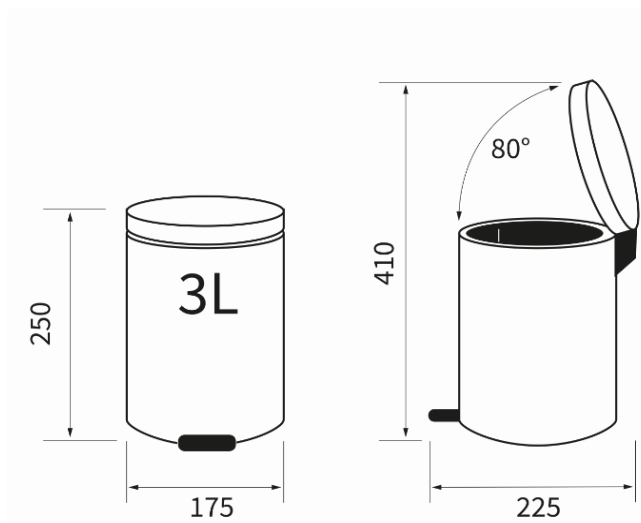

BATHROOM FASHION

362412404 Industrial pedal bin stainless steel

finish stainless steel
contents 3 ltr
material stainless steel

dimensions

width (mm)	270
height (mm)	252
Depth (mm)	185
weight (g)	825