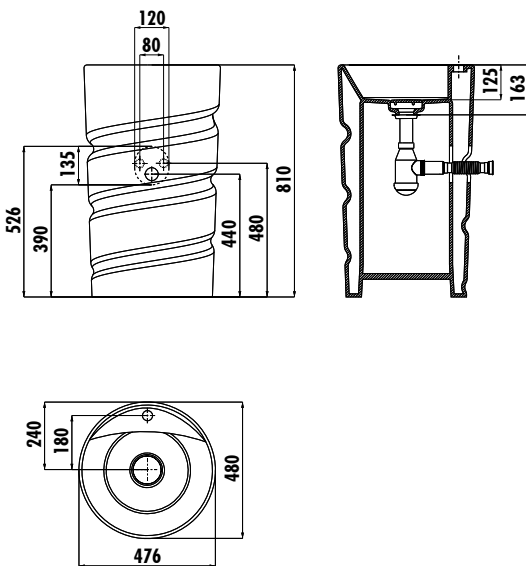

TECHNICAL DRAWING

SPECIFICATIONS

Creavit keeps its rights of making any change to the products.

Quality
Management
Systems

Customer Satisfaction
Certificate

LGA

Germany Accreditation
Certificate

kiwa

Netherlands
Accreditation Certificate

GOST - R

Russia Accreditation
Certificate

UkrSEPRO

Ukraine Accreditation
Certificate

Israel
Accreditation
Certificate

Nigeria Accreditation
Certificate

European Accreditation
Certificate

Turkish
Accreditation
Certificate