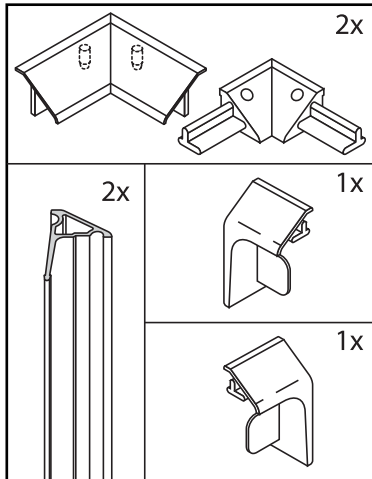

## BATH TUB EDGING PROFILE//**BORDORIGIDO** (RIGID EDGING)

**IL BORDORIGIDO (RIGID EDGING)**  
Rigid edging in PMMA (acrylic). The edging is applied when the bath tub or shower tray is installed. The profile is available in natural or Ideal white.