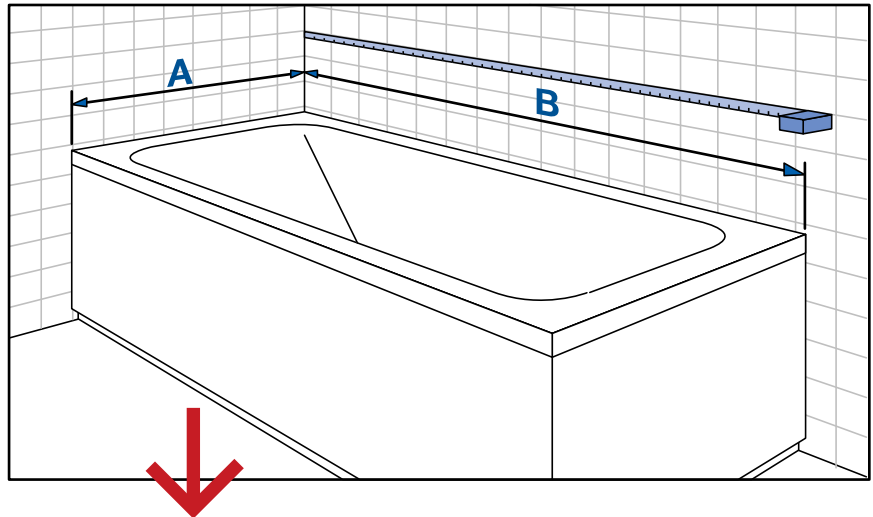

## BATH TUB EDGING PROFILE//**BORDORIGIDO** (RIGID EDGING)

**IL BORDORIGIDO (RIGID EDGING)**  
Rigid edging in PMMA (acrylic). The edging is applied when the bath tub or shower tray is installed. The profile is available in natural or Ideal white.