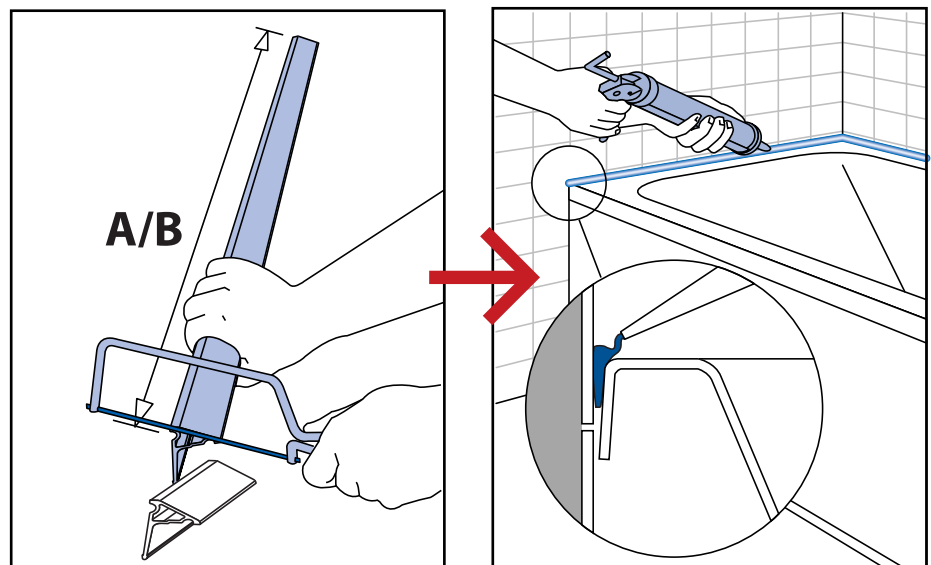

## BATH TUB EDGING PROFILE//**BORDORIGIDO** (RIGID EDGING)

**IL BORDORIGIDO (RIGID EDGING)**  
Rigid edging in PMMA (acrylic). The edging is applied when the bath tub or shower tray is installed. The profile is available in natural or Ideal white.