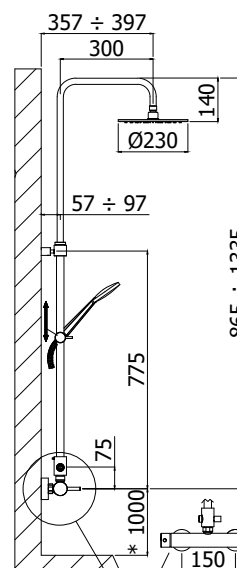

## TECHNICAL DRAWING

\*MISURA CONSIGLIATA  
\*SUGGESTED SIZE

## DESCRIPTION

MINI MASTER adjustable shower column complete with:

- round sliding bracket ECO
- ABS GIADA hand shower
- BAHAMAS Ø230mm "Round" metal shower head

- metal flexible hose 1500 mm