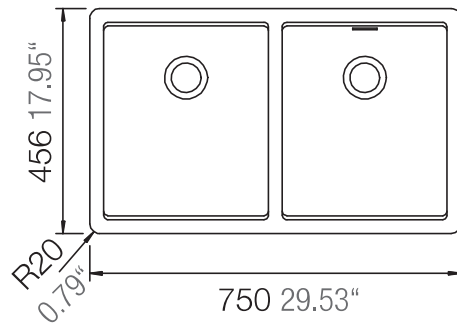

SCHOCK

CRISTADUR®

MANHATTAN 30290U

Installation: Unterbau / undermount
Ausschnitt / cut-out

MASSANGABEN / MEASUREMENTS IN MM / INCH