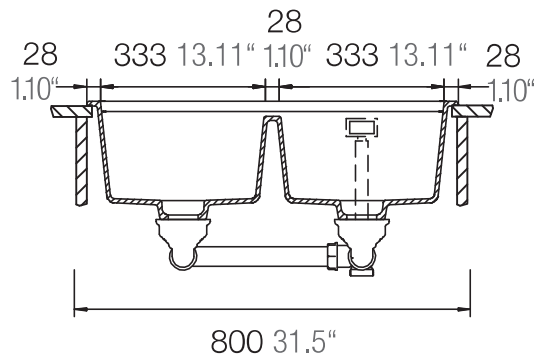

SCHOCK

CRISTADUR®

MANHATTAN 30290U

Installation: Unterbau / undermount
Ausschnitt / cut-out

MASSANGABEN / MEASUREMENTS IN MM / INCH