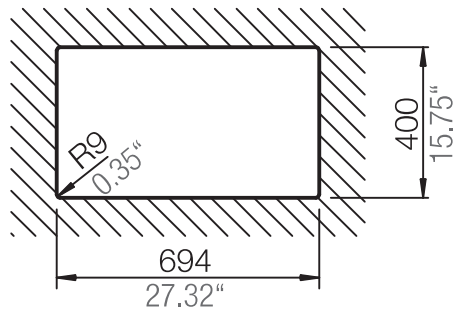

SCHOCK

CRISTADUR®

MANHATTAN 30290U

Installation: Unterbau / undermount
Ausschnitt / cut-out

MASSANGABEN / MEASUREMENTS IN MM / INCH