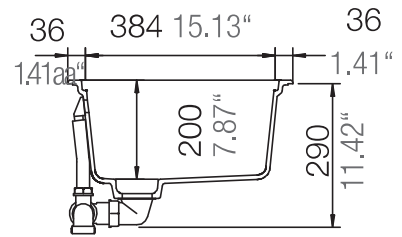

SCHOCK

CRISTADUR®

MANHATTAN 30290U

Installation: Unterbau / undermount
Ausschnitt / cut-out

MASSANGABEN / MEASUREMENTS IN MM / INCH