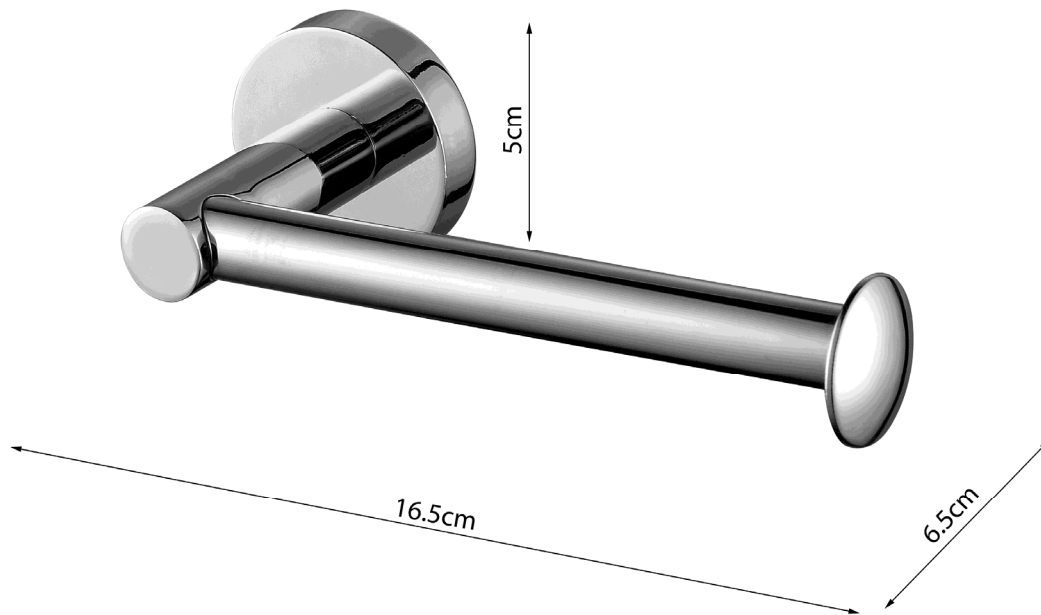

ART CODE ,
LINE , DESCRIPTION
PHOTO

MH08-51-10
"Fairmont" Simple Paper Holder
Chrome Plated Finish
Flat Circular Wall Base

MH08-51-10 Fairmont Paper Holder Sheet