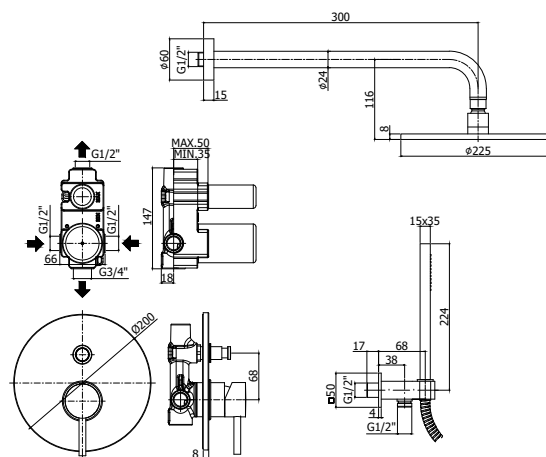

COLLECTION

soluzioni doccia - shower set solutions

PRODUCT IMAGE

TECHNICAL DRAWING

DESCRIPTION

Shower set solution complete with:

- shower arm ZSOF035CR
- shower head ZSOF074CR - Ø225 mm
- shower kit ZDUP094CR

ART.

KIT LIG015 . .
with mixer LIG015CR

FINISHES

KIT
CR - chrome plated

PRODUCT PAGE

www.paffoni.it