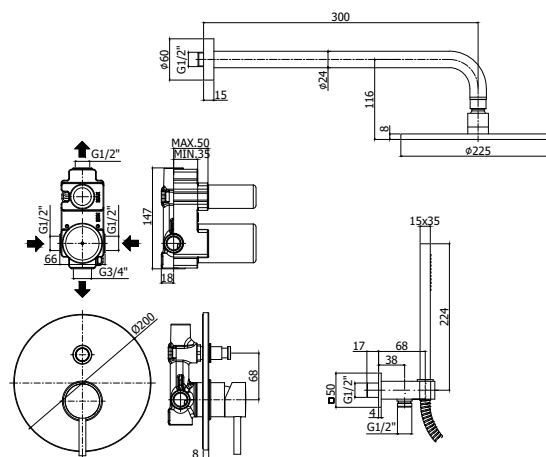

## TECHNICAL DRAWING

## DESCRIPTION

Shower set solution complete with:

- shower arm ZSOF035CR
- shower head ZSOF074CR - Ø225 mm
- shower kit ZDUP094CR