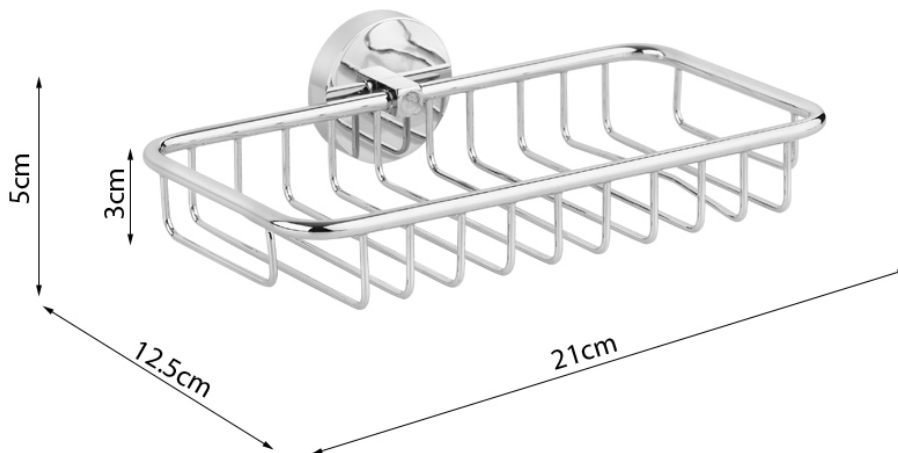

ART CODE ,  
LINE , DESCRIPTION  
PHOTO

**MH08-11-10**  
"Fairmont" Sponge Holder  
Chrome Plated Finish  
Flat Circular Wall Base

**MH08-11-10 Fairmont Sponge Holder Sheet**