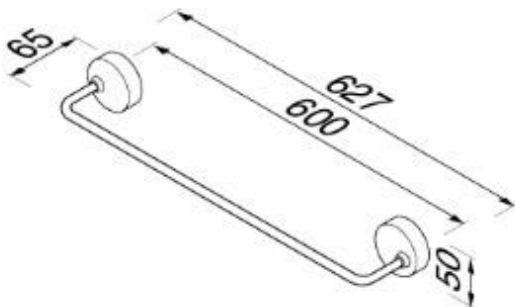

27 Collection

912707-02-60
Towel Rail 60 cm

- Finish: chrome
- Concealed fixing
- Guarantee 12 years

- 627x65x50 mm

Quality has proven to be of decisive importance in recent years, which is why we can offer a 12-year warranty period for our chrome products. The entire selection is developed in Amersfoort. Geesa is certified according to the ISO 9001-2008 standard for design, productions and the delivery of bathroom accessories.