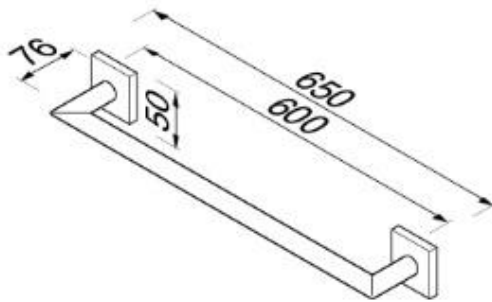

Nelio Collection

916807-02-60

Towel Rail 60 cm

- Finish: chrome
- Concealed fixing
- Guarantee 12 years

- 650x76x50 mm

Quality has proven to be of decisive importance in recent years, which is why we can offer a 12-year warranty period for our chrome products. The entire selection is developed in Amersfoort. Geesa is certified according to the ISO 9001-2008 standard for design, productions and the delivery of bathroom accessories.